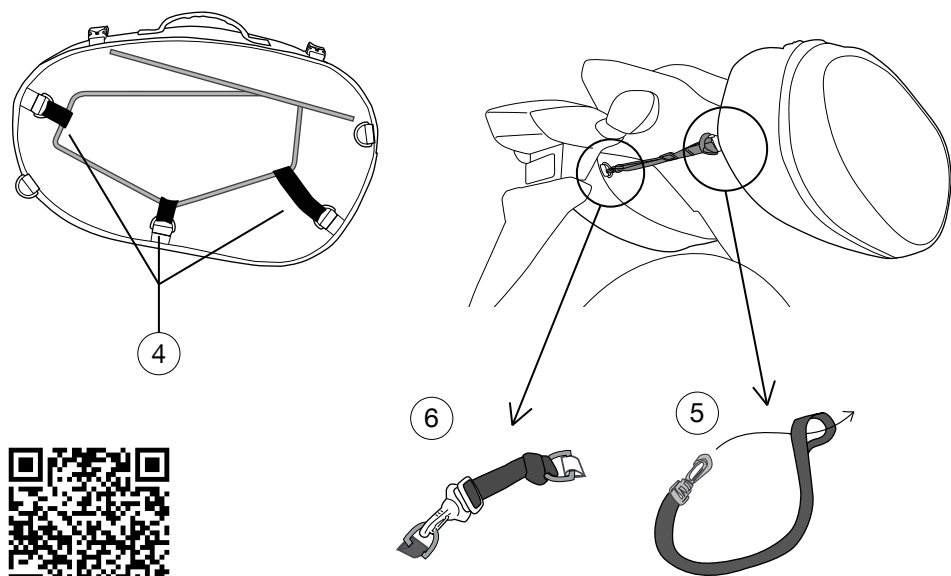

+6L
Expandable

58L x Set

X0SL58 Big Saddle Bag

COMPONENTS

	Expandable	1
	Rain Cover	2
	Pocket	3
	Reflector	4
	Side Bag Holder	5
	Inner Reinforcement	6
	Padlock Zipper Slider	7
	Adjustable Straps	8

Removable Plastic Structure

MOTO FIXATION WITH FITTING KIT

Side Bag Holder - Chek compatibility with your motorbike at www.shad.es

MOTO FIXATION WITHOUT FITTING KIT

ACCESSORIES NOT INCLUDED - SOLD SEPARATELY

Thermo Pad
X1SB97

Side Bag Holder