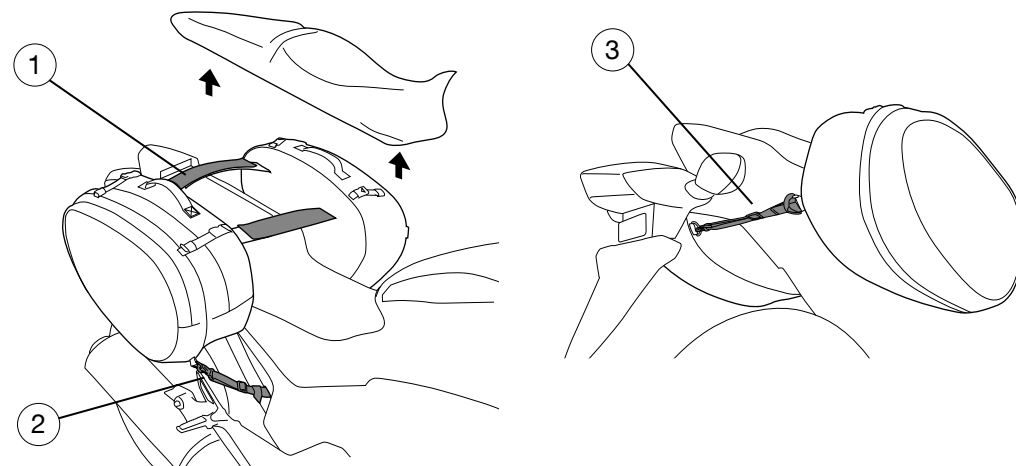

MOTO FIXATION WITHOUT FITTING KIT

ACCESSORIES NOT INCLUDED - SOLD SEPARATELY

Thermo Pad
X1SB97

Side Bag Holder