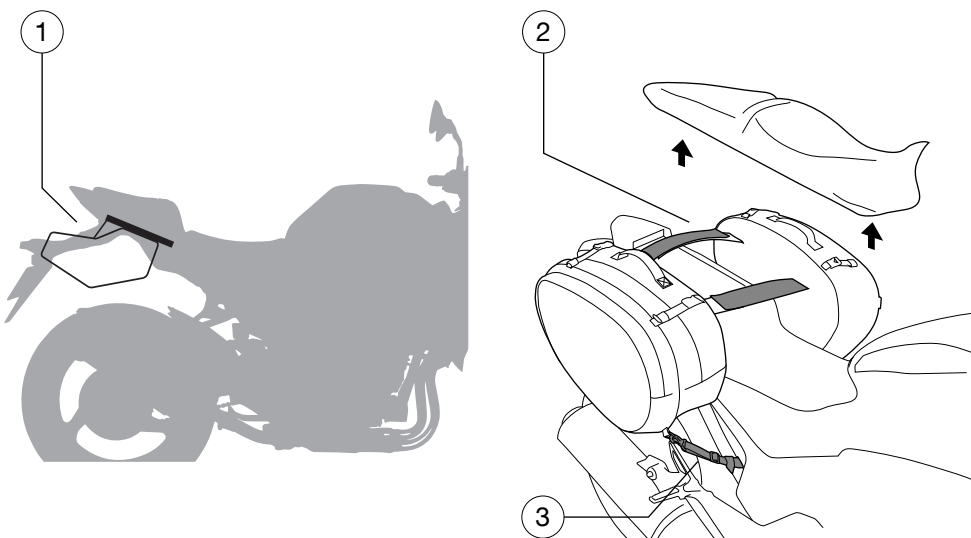

MOTO FIXATION WITH FITTING KIT